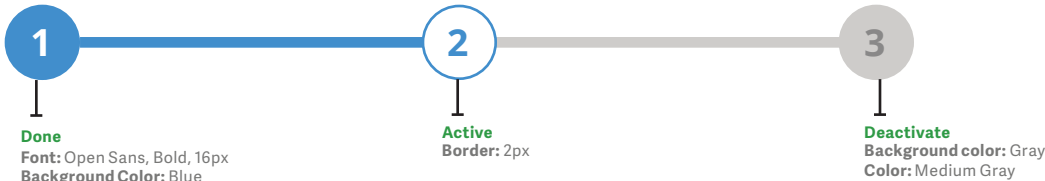

Border Radius: 2px

Color: #FF9700
Background Color: #FF9700, Opacity 10%
Border: #FF9700, 1px

Secondary (with icons)

Background Color: Light Gray
Color: #555
Font: 12px Medium

Color: White
Background Color: #5CB85C
Border Radius: 2px

Icon: Font Awesome

Background Color: #D9534F

Background Color: #FF9700

Paginations

Primary

Pagers

Progress Bars

Steps

Basic Progress Bar

Progress Bar with Labels

Input Fields

Primary

Label
Font: Open Sans, 14px, Dark Gray

Name

:focus (Default)
Border: 1px Gray
Background Color: White

:focus (Active)
Color: # Original Blue