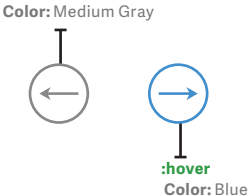

Icon: Font Awesome

Background Color: #D9534F

Background Color: #FF9700

Paginations

Primary

Pagers

Progress Bars

Steps

Basic Progress Bar

Progress Bar with Labels

Input Fields

Primary

Label
Font: Open Sans, 14px, Dark Gray

Name

:focus (Default)
Border: 1px Gray
Background Color: White

:focus (Active)
Color: # Original Blue