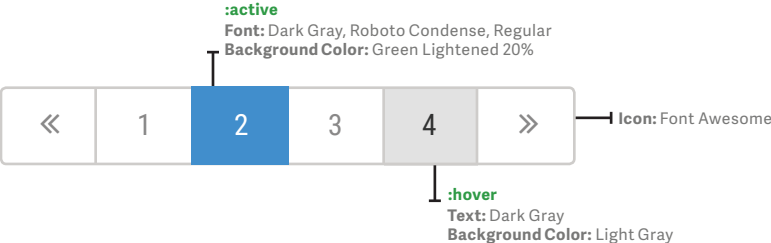

Icon: Font Awesome

Background Color: #D9534F

Background Color: #FF9700

Paginations

Primary

Pagers

Progress Bars

Steps

Basic Progress Bar

Progress Bar with Labels

Input Fields

Primary

Label
Font: Open Sans, 14px, Dark Gray

Name

:focus (Default)
Border: 1px Gray
Background Color: White

:focus (Active)
Color: # Original Blue